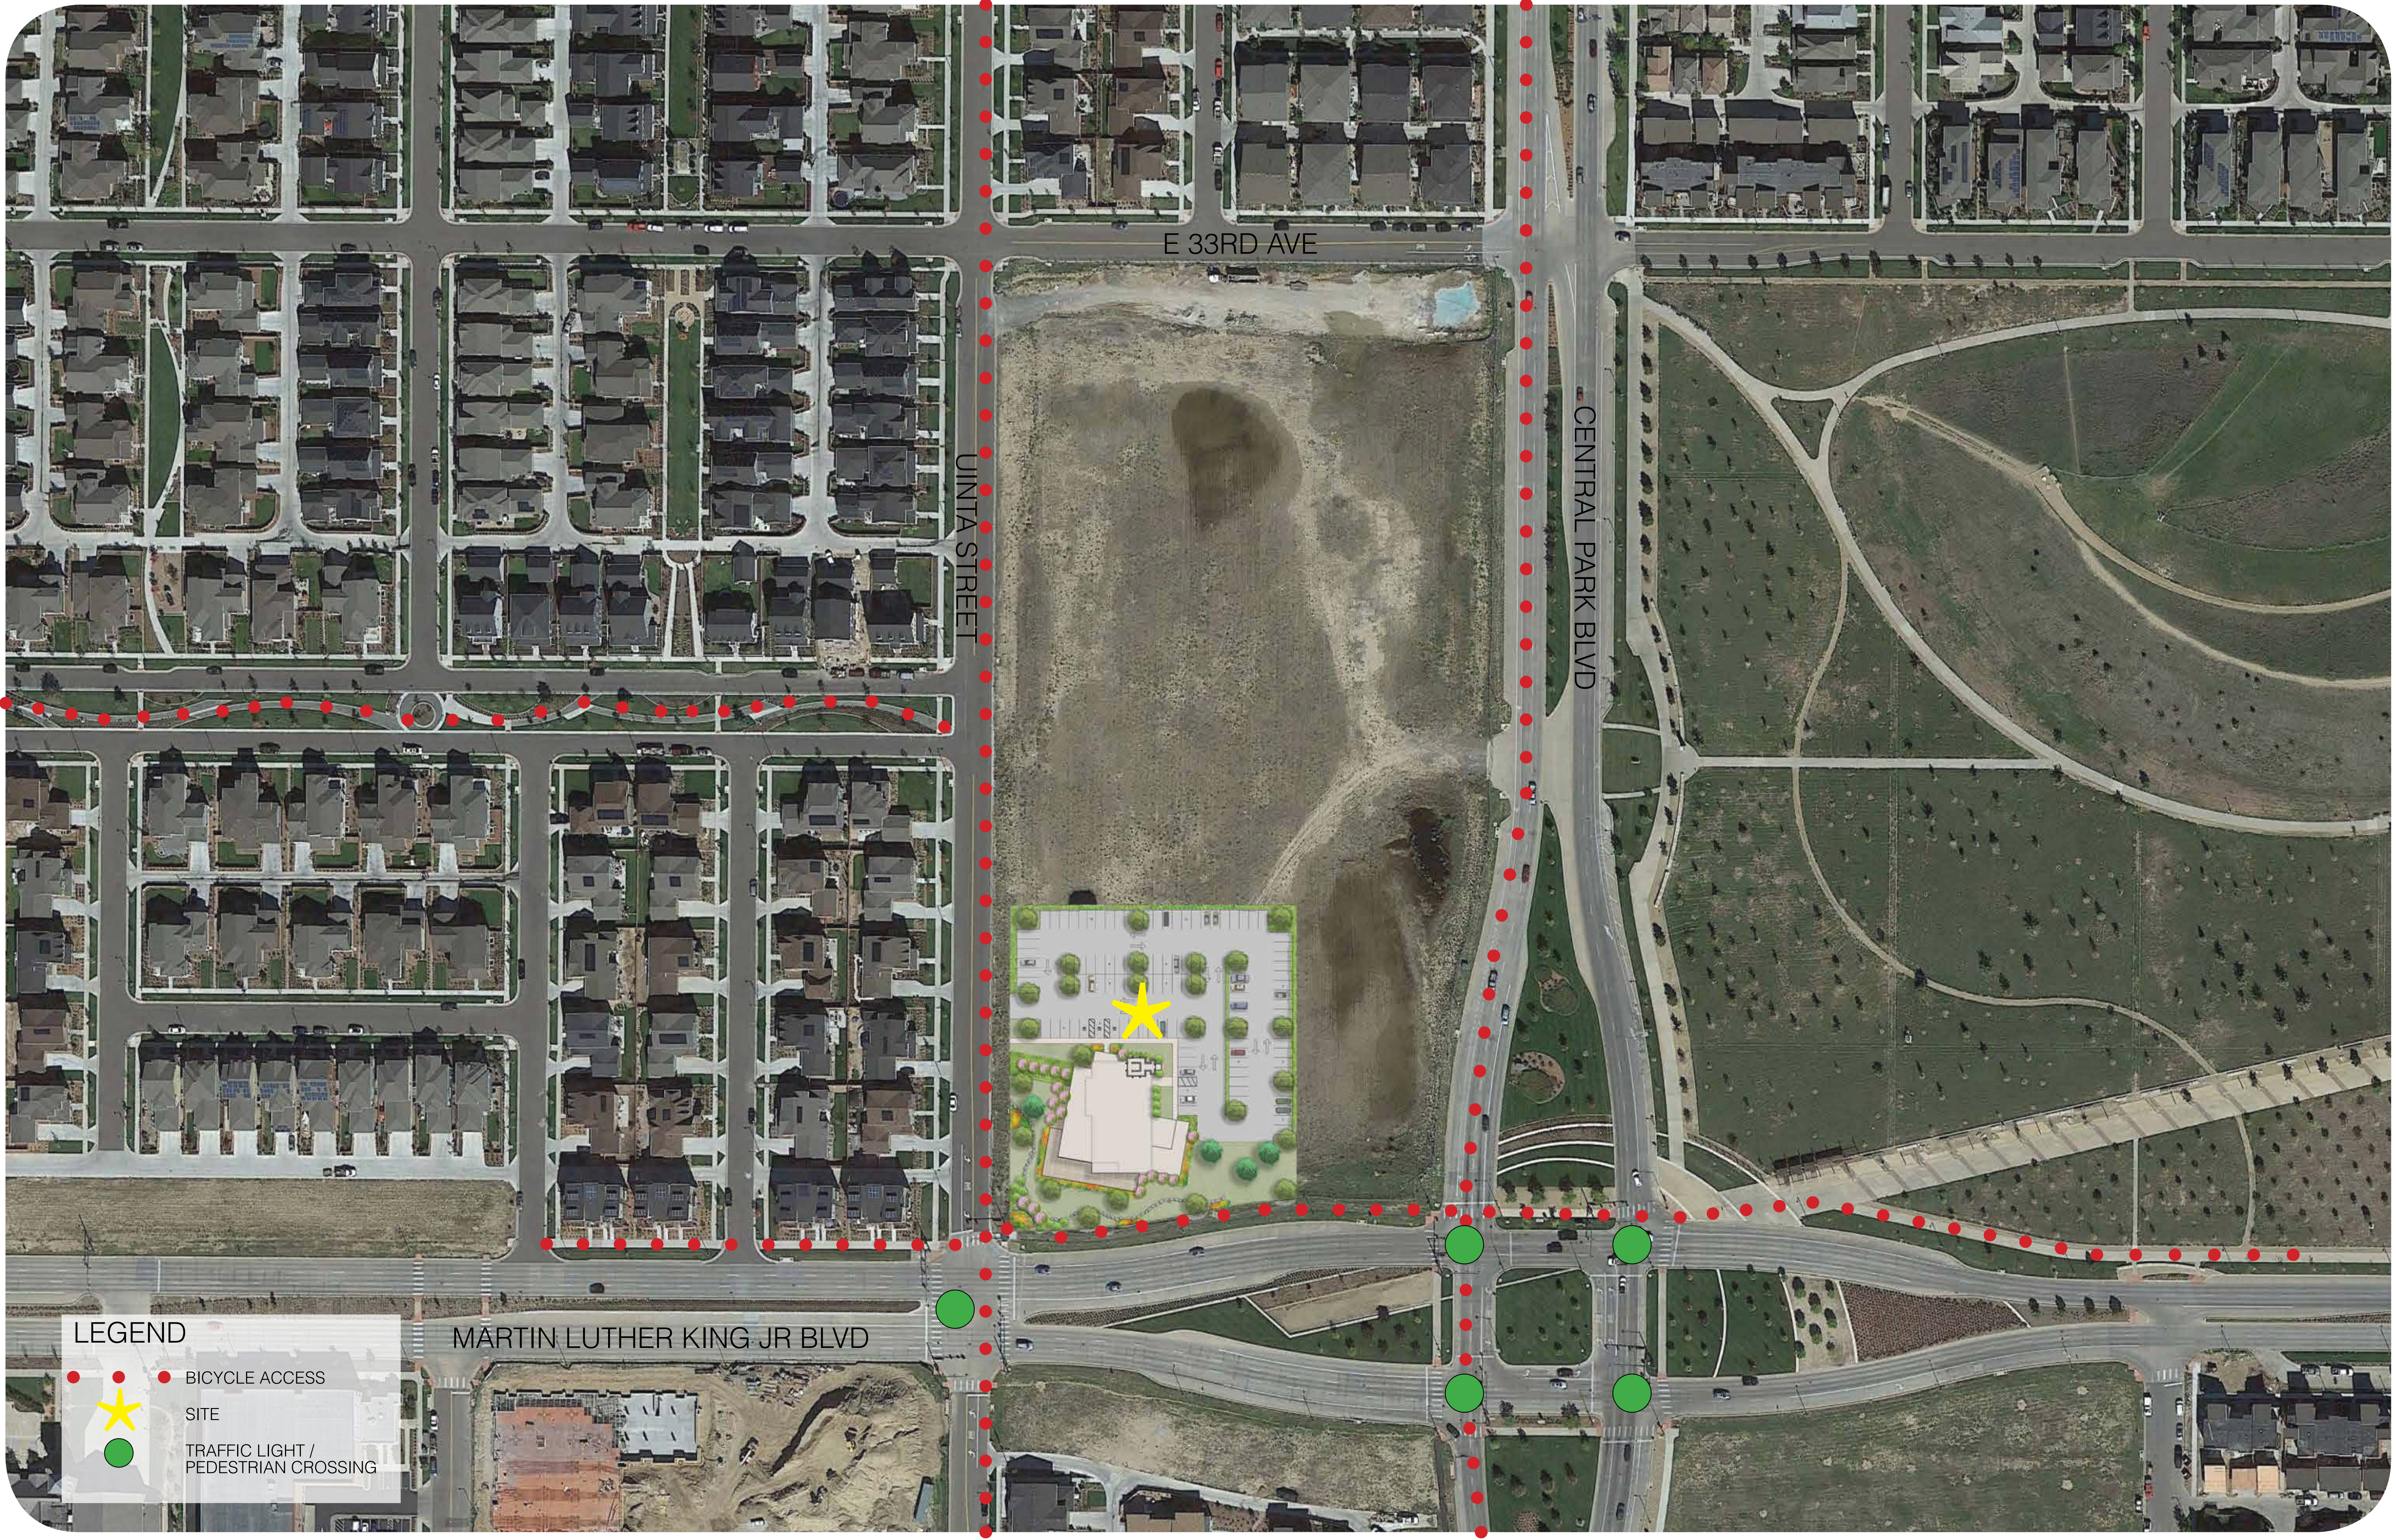

SOUTHEAST BUILDING PERSPECTIVE

PUNCH BOWL SOCIAL STAPLETON

LEGEND

- BICYCLE ACCESS
- ★ SITE
- TRAFFIC LIGHT / PEDESTRIAN CROSSING

E 33RD AVE

UNITA STREET

CENTRAL PARK BLVD

MARTIN LUTHER KING JR BLVD